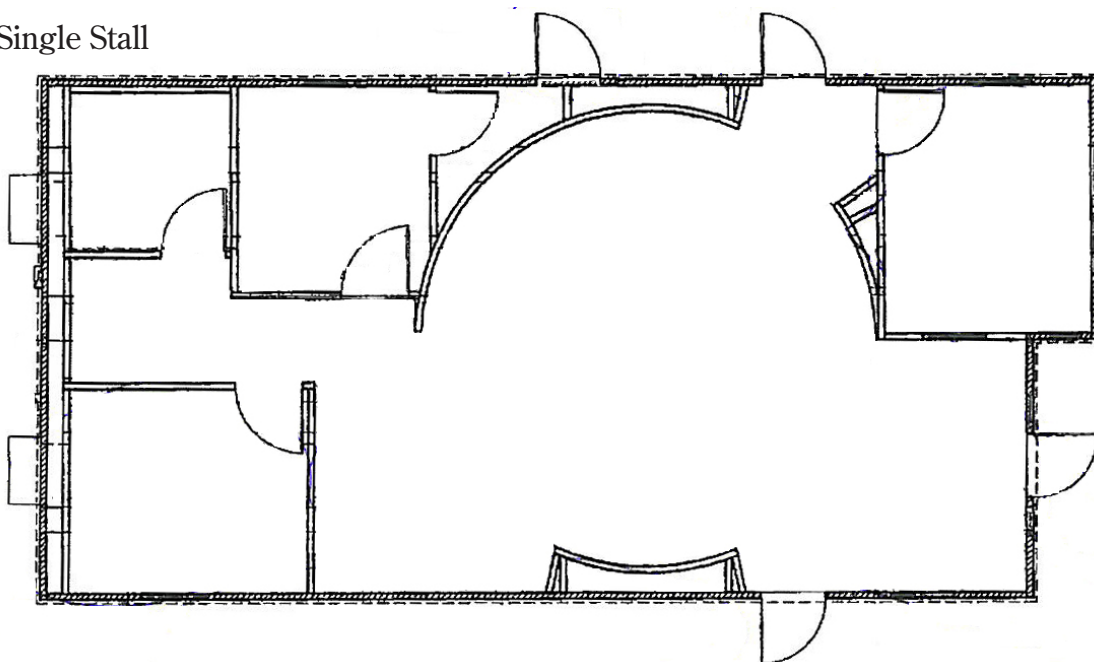

24' x 57/65' Sales Office

Building Details:

Asset #: SO00048
State Seal: TX
Building Size: 24 x 57/65
Square Footage: 1464
Occupancy: B - Business
Roof Load: 20 PSF
Wind Load: 130 MPH
Floor Load: 50 PSF
Electrical: Single Phase / 200 AMP Panel / 120 x 240 Volts

Exterior Details:

Siding Material: Hardi-Lap
Roofing Material: Shingles
Frame: Outrigger
Doors: (4) Single
Windows: (9) Aluminum Single Glaze
HVAC: (2) 3 Ton / 10 kw Heat Strip

Interior Details:

Wall Finish: Drywall Texture
Floor Finish: Bare
Lighting: Can/Fluorescent
Ceiling: Hard
Restroom: (1) Single Stall