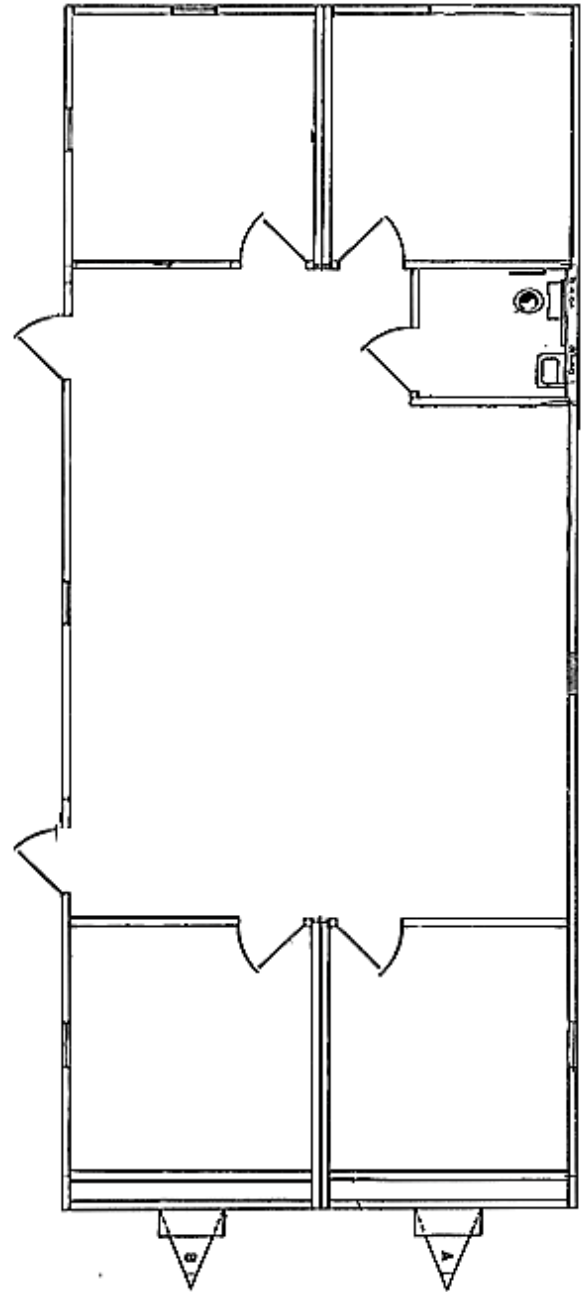

24' x 56' Modular Office

Building Details:

Asset #: MO00040
State Seal: FL
Building Size: 24 x 56
Square Footage: 1344
Occupancy: B - Business
Roof Load: 30 PSF
Wind Load: 130 MPH
Floor Load: 50 PSF
Electrical: Single Phase / 100 AMP Panel / 120/240 Volts

Exterior Details:

Siding Material: .019 Aluminum
Roofing Material: .045 EPDM
Frame: Outrigger
Doors: (3) Single
Windows: 8
HVAC: (2) 3 Ton / 10 kw Heat Strip

Interior Details:

Wall Finish: Vinyl Covered Gypsum
Floor Finish: Vinyl Covered Tile
Lighting: Fluorescent
Ceiling: Hard (Seaspray)
Restrooms: (1) Single Stall