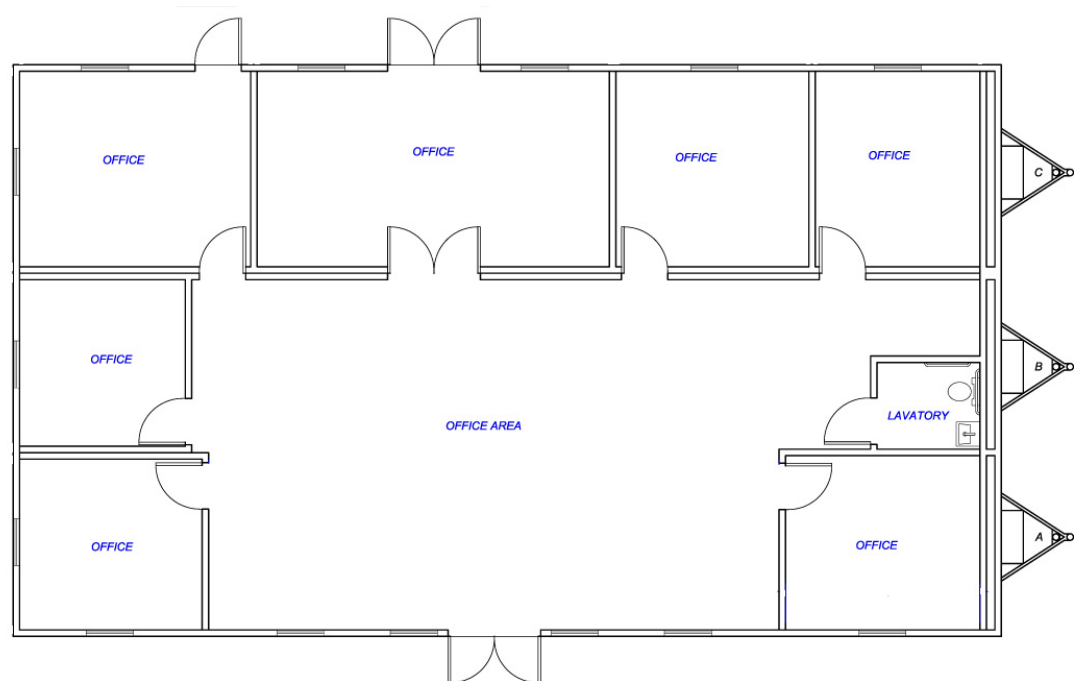

38' x 64' Modular Office

Building Details:

Asset #: MO00015
State Seal: FL
Building Size: 38 x 64
Square Footage: 2432
Occupancy: B - Business
Roof Load: 20 PSF
Wind Load: 110 MPH
Floor Load: 50 PSF
Electrical: Single Phase / 100 AMP Panel / 120/240 Volts

Exterior Details:

Siding Material: Raw Hardi-Panel
Roofing Material: .045 EPDM
Frame: Outrigger
Doors: (2) Double, (1) Single
Windows: (12) 36 x 54, Vertical Slide
HVAC: (3) 3.5 Ton / 10 kw Heat Strip

Interior Details:

Wall Finish: Raw Gypsum
Floor Finish: Carpet / Tile
Lighting: Fluorescent
Ceiling: Hard (Popcorn)
Restroom: (1) Single Stall

**This building is subject to availability. The details provided are for informational purposes only and are not guaranteed. For detailed specifications, drawings and pricing contact your local representative.