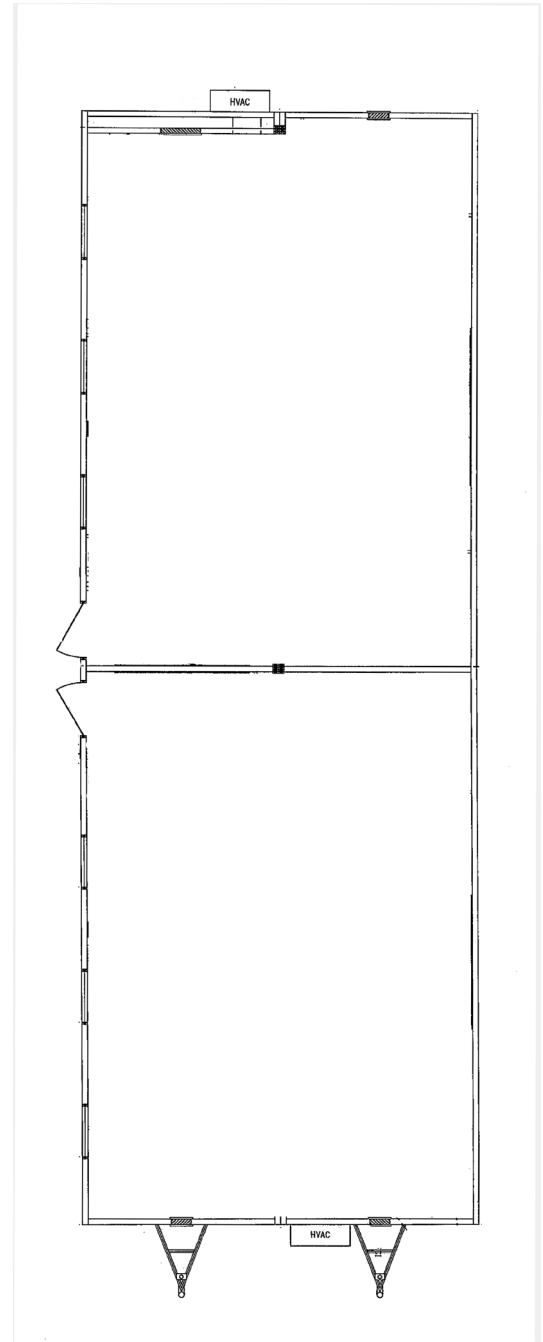

24' x 66' Classroom

Building Details:

Asset #: CR00231-000232
Building Size: 24 x 66
Square Footage: 1584
Occupancy: E - Education
Roof Load: 20 PSF
Wind Load: 120 MPH
Floor Load: 40 PSF
Electrical: Single Phase / 100 AMP Panel / 120/240 Volts

Exterior Details:

Siding Material: .019 Aluminum
Roofing Material: .045 EPDM
Frame: Outrigger
Doors: (2) 36 x 80
Windows: (6) 36 x 53
HVAC: (2) 3 Ton Wall Mount / 10kw Heat Strip

Interior Details:

Wall Finish: Vinyl Covered Gypsum
Floor Finish: Carpet
Lighting: (24) Surface Mount with T-8 Bulbs
Ceiling: Seaspray