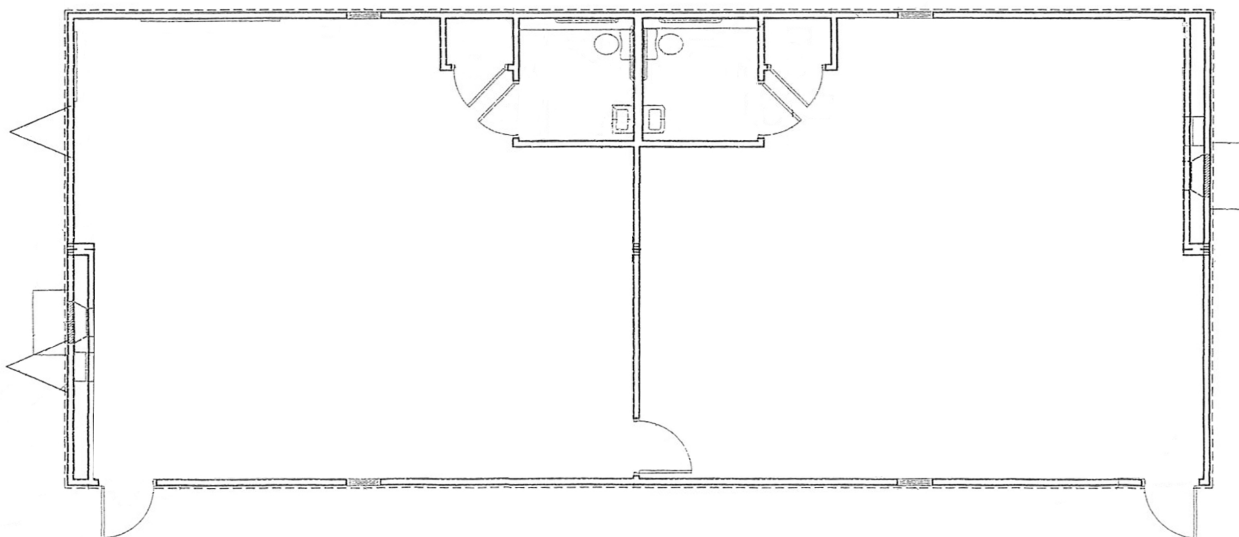

28' x 66' Classroom

Building Details:

Asset #: CR00163-164
State Seal: MD, NC, VA
Building Size: 28 x 66
Square Footage: 1848
Occupancy: E - Education
Roof Load: 20 PSF
Wind Load: 120 MPH
Floor Load: 100 PSF Corridor, 40 PSF Elsewhere
Electrical: Single Phase / 225 AMP Panel / 120/240 Volts

Exterior Details:

Siding Material: .019 Aluminum
Roofing Material: .045 EPDM
Frame: Outrigger
Doors: (2) Single
Windows: (4) Single Hung
HVAC: (2) 3.5 Ton / 10 kw Heat Strip

Interior Details:

Wall Finish: Vinyl Covered Gypsum
Floor Finish: Carpet, Tile
Lighting: Fluorescent
Ceiling: Hard (Seaspray)
Restroom: (2) Single Stall
Additional Features: Markerboards