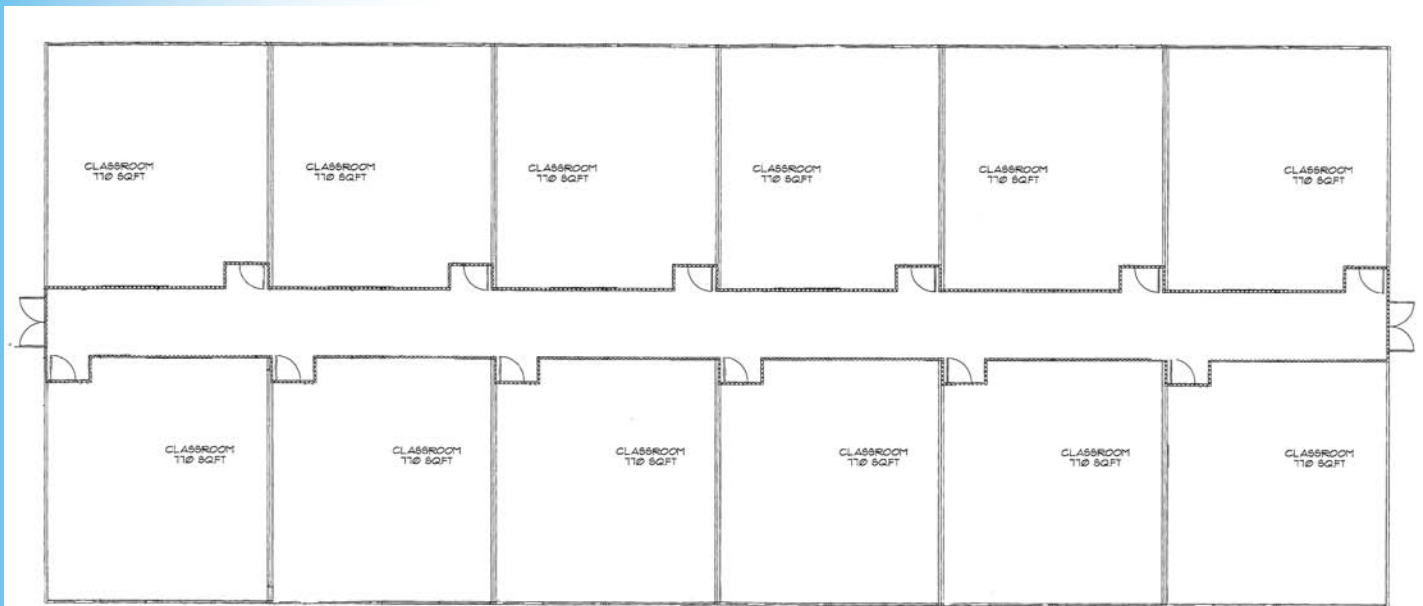

THE
M SPACE
PROMISE^{SM}

You'll receive more industry expertise,
more personal attention, and more
financing options from M Space
than from any other modular
space company.